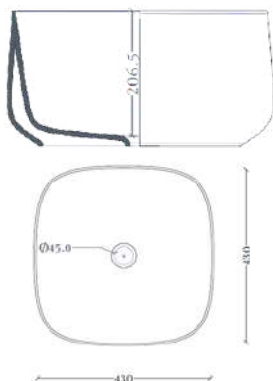

LAVABI APPOGGIO CERAMICA "SOUL" - COLORATI/MARMI/GRANIGLIE
CERAMIC COUNTERTOP WASHBASIN "SOUL" - COLORED/MARBLE/GRITS

SOUL 43

MISURE (CM) MEASURE (CM)	CODICE CODE	BIANCO LUCIDO WHITE GLOSSY	COLORATI LUCIDO/OPACO GLOSSY/MATT	MARMI/GRANIGLIE MARBLES/GRITS
43X43X22,5	TELA5021