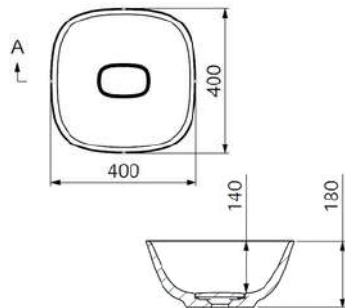

PUFF 400

MISURE (CM) MEASURE (CM)	CODICE CODE	BIANCO LUCIDO WHITE GLOSSY	BIANCO OPACO WHITE MATT

40X40X18 TELA5019