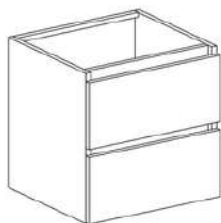

Base contenitore 2 cassetti H.50 cm Storage base 2 drawers H.50 cm

PROF. 46 CM

LARGHEZZA (CM) WIDHT (CM)	CODICE CODE	LEGNO MELAMINICO MELAMINIC WOOD	LACCATO OPACO MATTE COLOUR
35	LGBAN76		
50	LGBAN77		
70	LGBAN78		
85	LGBAN79		
100	LGBAN80		
120	LGBAN81