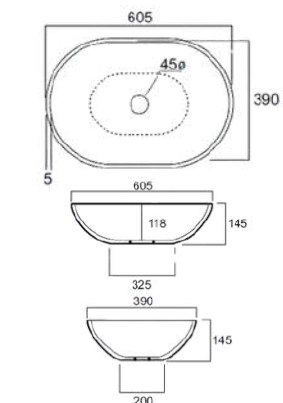

FRAME 60

MISURE (CM) MEASURE (CM)	CODICE CODE	BIANCO LUCIDO WHITE GLOSSY	BIANCO OPACO WHITE MATT	ANTRACITE OPACO MATT ANTHRACITE
60,5X39,5X14,5	TELA5002