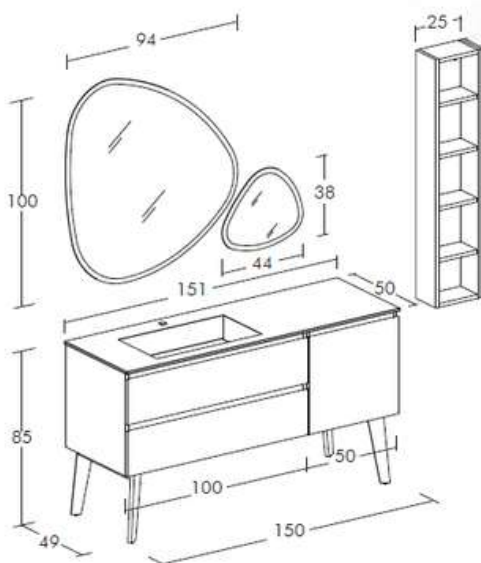

Prezzo composizione pag. 170

CODICE/CODE	DESCRIZIONE/DESCRIPTION
LGS1057	Specchio retroilluminato Arno H 100 x L 94 cm Stone Maxi mirror with backlit led lights H 100 x L 94 cm
LGS1056	Specchio retroilluminato Arno H 38 x L 44 cm Stone Mini mirror with backlit led lights H 38 x L 44 cm
LGPL010	Base portalavabo in legno 2 cassetti H 50 x L 100cm Wooden washbasin base with 2 drawers, H 50 x W 100cm
LGBC109	Base contenitore in legno 1 cassetto H 50 x L 50 cm Wooden container base with 1 drawer H 50 x W 50 cm
LGCAS30	Cassetto interno Internal drawer
LGPB553	2x Piedini di supporto H 34 2x support feet H 34
LGPE263	Pensile a giorno in legno 5 vani H 120 x L 25 cm Open wooden wall unit with 5 compartments, H 120 x W 25 cm
TOP	Top in gres (C1 / C2) con vasca a scarico libero Sp. 12mm Ceramic gres (C1 / C2) top Sp.12mm with free discharge basin