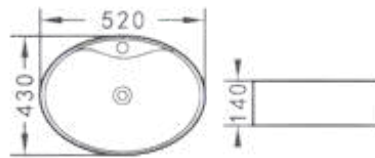

WALL

MISURE (CM) MEASURE (CM)	CODICE CODE	BIANCO LUCIDO WHITE GLOSSY
52X43X14	TELA5009