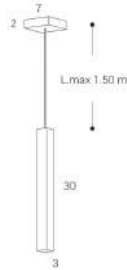

**DESCRIZIONE
DESCRIPTION**

LAMPADA LED G9-3W-220V
COLORE LUCE 3000K
MISURE MAX 150 cm
CORPO IN METALLO NERO

**CODICE
CODE**

LGMP3023

LED LAMP G9-3W-220V
LIGHT COLOR 3000K
DIMENSIONS MAX 150 cm
BLACK METAL BODY

METRO