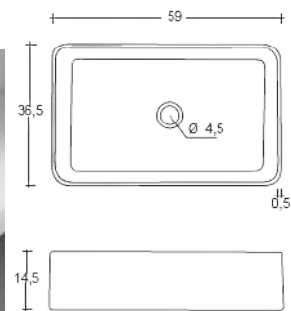

MARY

MISURE (CM) MEASURE (CM)	CODICE CODE	BIANCO LUCIDO WHITE GLOSSY	BIANCO OPACO WHITE MATT	ANTRACITE OPACO MATT ANTHRACITE

59X36,5X14,5 TELA5007