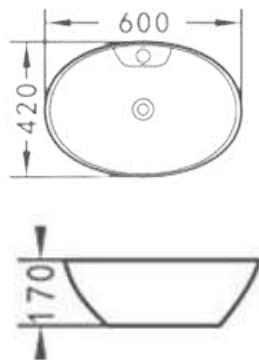

SKY

MISURE (CM) MEASURE (CM)	CODICE CODE	BIANCO LUCIDO WHITE GLOSSY
60X42X17	TELA5010