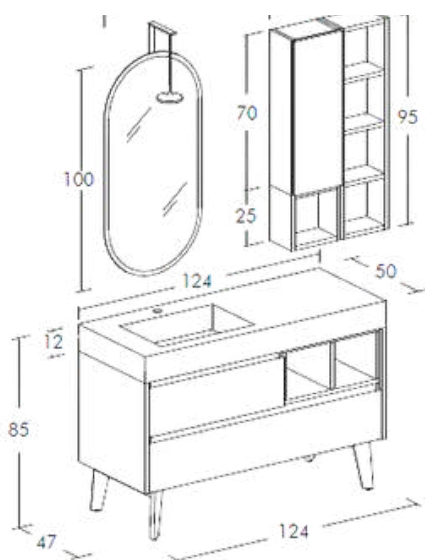

CODICE/CODE	DESCRIZIONE/DESCRIPTION
LGS1057	<b>Specchio retroilluminato Arno H 100 x L 94 cm</b> Stone Maxi mirror with backlit led lights H 100 x L 94 cm
LGS1056	<b>Specchio retroilluminato Arno H 38 x L 44 cm</b> Stone Mini mirror with backlit led lights H 38 x L 44 cm
LGPL010	<b>Base portalavabo in legno 2 cassetti H 50 x L 100cm</b> Wooden washbasin base with 2 drawers, H 50 x W 100cm
LGBC109	<b>Base contenitore in legno 1 cassetto H 50 x L 50 cm</b> Wooden container base with 1 drawer H 50 x W 50 cm
LGCAS30	<b>Cassetto interno</b> Internal drawer
LGPB553	<b>2x Piedini di supporto H 34</b> 2x support feet H 34
LGPE263	<b>Pensile a giorno in legno 5 vani H 120 x L 25 cm</b> Open wooden wall unit with 5 compartments, H 120 x W 25 cm
TOP	<b>Top in gres (C1 / C2) con vasca a scarico libero Sp. 12mm</b> Ceramic gres (C1 / C2) top Sp.12mm with free discharge basin