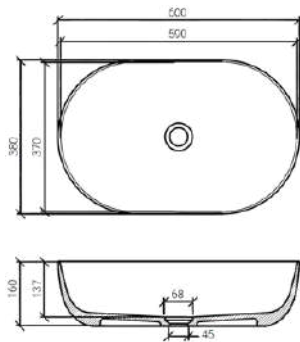

**DADO**

MISURE (CM) MEASURE (CM)	CODICE CODE	BIANCO OPACO WHITE MATT
40X44X15	TELA5012	

**START**

MISURE (CM) MEASURE (CM)	CODICE CODE	BIANCO OPACO WHITE MATT
45X45X15	TELA5013	

**TOUR**

MISURE (CM) MEASURE (CM)	CODICE CODE	BIANCO LUCIDO WHITE GLOSSY
60X38X16	TELA5014	