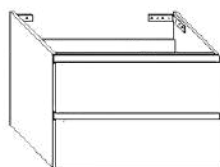

Base laterale 2 cassetti L80xP45xH54
Lateral cabinet 2 drawers L80xD45xH54

MISURE (CM) MEASURES(CM)	CODICE CODE	BIANCO OPACO WHITE MATT	COLORI STANDARD STANDARD COLORS
80x45x54	TEBC646