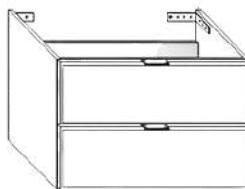

Base porta lavabo 2 cassetti L80xP45xH54

Base unit for countertop washbasin 2 drawers L80xD45xH54

MISURE (CM) MEASURES(CM)	CODICE CODE	BIANCO OPACO WHITE MATT	COLORI STANDARD STANDARD COLORS
80x45x54	TEPL603