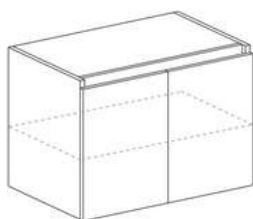

Base contenitore 2 ante H.50 cm Storage base 2 doors H.50 cm

PROF. 46 CM

LARGHEZZA (CM) WIDHT (CM)	CODICE CODE	LEGNO MELAMINICO MELAMINIC WOOD	LACCATO OPACO MATTE COLOUR
50	LGBAN84		
70	LGBAN85		
85	LGBAN86		
100	LGBAN87