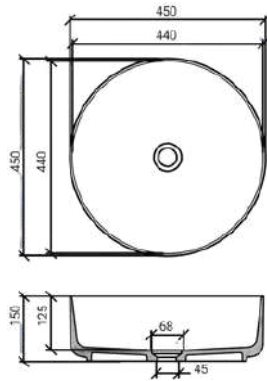

**DADO**

MISURE (CM) MEASURE (CM)	CODICE CODE	BIANCO OPACO WHITE MATT
40X44X15	TELA5012	

**START**

MISURE (CM) MEASURE (CM)	CODICE CODE	BIANCO OPACO WHITE MATT
45X45X15	TELA5013	

**TOUR**

MISURE (CM) MEASURE (CM)	CODICE CODE	BIANCO LUCIDO WHITE GLOSSY
60X38X16	TELA5014	