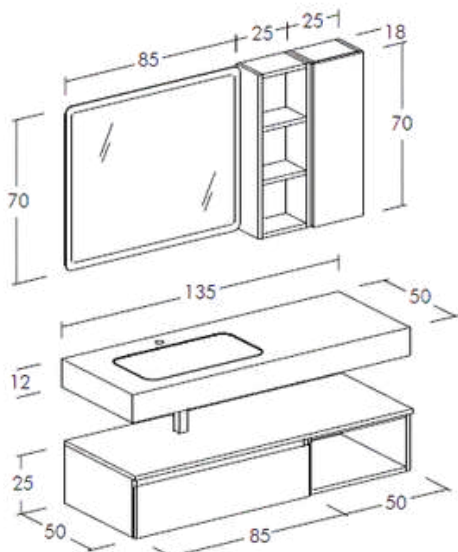

CODICE/CODE	DESCRIZIONE/DESCRIPTION
LGS1039	Specchio retrilluminato Dioniso L 85 x H 70 Dioniso backlit mirror L 85 x H 70
LGBC084	Base contenitore laccato opaco 1 cassetto L 85 x H 25 Matt lacquered container base with 1 drawer W 85 x H 25
LGBG158	Base a giorno legno 1 vano L 50 x H 25 Open wooden base unit with 1 compartment W 50 x H 25
LGPE259	Pensile a giorno legno 3 vani L 25 x H 70 Open wooden wall unit with 3 compartments, W 25 x H 70
LGPE234	Pensile laccato opaco 1 anta L 25 x H 70 Matt lacquered wall unit with 1 door, W 25 x H 70
LGTL508	Top soprabase legno L 135 x H 1.8 Wooden top base L 135 x H 1.8
STAVDX	Staffa supporto per veletta Support bracket for the canopy
STAVSX	Staffa supporto per veletta Support bracket for the canopy
TOP	Top in gres sciolato (C6/C7) con vasca a scarico libero Boxed stoneware top (C6/C7) with free-flowing basin