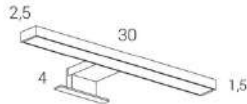

DESCRIZIONE DESCRIPTION

LAMPADA LED IP44-4.9W-230V
COLORE LUCE 4000K
LUNGHEZZA 30 cm
DRIVER INTERNO
CORPO IN ABS NERO

CODICE CODE

LGMP3001

LED LAMP IP44-4.9W-230V
LIGHT COLOR 4000K
LENGHT 30 cm
INTERNAL DRIVER
BLACK ABS BODY

BRERA 100