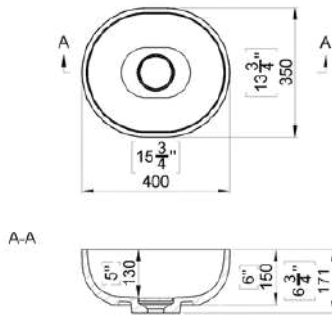

LAVABI APPOGGIO MINERAL MARMO-BIANCO LUCIDO/OPACO
MINERAL COUNTERTOP WASHBASINS -WHITE GLOSSY/MATT/

HARBOR 400

MISURE (CM) MEASURE (CM)	CODICE CODE	BIANCO LUCIDO WHITE GLOSSY	BIANCO OPACO WHITE MATT

40X35X17 TELA5016