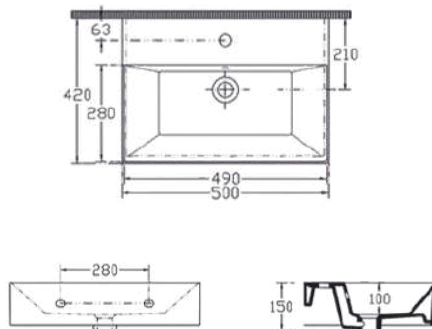

CUBE

MISURE (CM) MEASURE (CM)	CODICE CODE	BIANCO LUCIDO WHITE GLOSSY
50X42X15	TELA5011