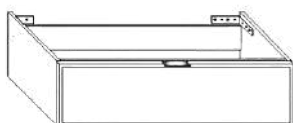

Base laterale 1 cassetto L100xP45xH27
Lateral cabinet 1 drawer L100xD45xH27

MISURE (CM) MEASURES(CM)	CODICE CODE	BIANCO OPACO WHITE MATT	COLORI STANDARD STANDARD COLORS
100x45x27	TEBC632