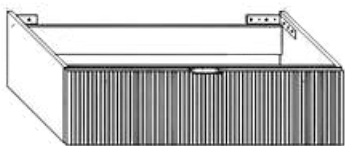

Base porta lavabo 1 cassetto L100xP45xH27

Base unit for countertop washbasin 1/drawer L100xD45xH27

MISURE (CM) MEASURES(CM)	CODICE CODE	BIANCO OPACO WHITE MATT	COLORI STANDARD STANDARD COLORS
100x45x27	TEPL606