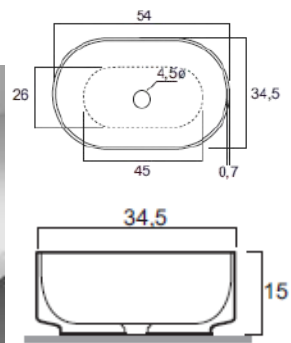

SMALL 54

MISURE (CM) MEASURE (CM)	CODICE CODE	BIANCO LUCIDO WHITE GLOSSY	BIANCO OPACO WHITE MATT	ANTRACITE OPACO MATT ANTHRACITE

54X34,5X15 TELA5006