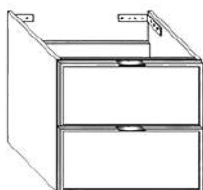

Base laterale 2 cassetti L59xP45xH54
Lateral cabinet 2 drawers L59xD45xH54

MISURE (CM) MEASURES(CM)	CODICE CODE	BIANCO OPACO WHITE MATT	COLORI STANDARD STANDARD COLORS
59x45x54	TEBC633