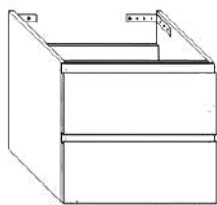

Base laterale 2 cassetti L59xP45xH54
Lateral cabinet 2 drawers L59xD45xH54

MISURE (CM) MEASURES(CM)	CODICE CODE	BIANCO OPACO WHITE MATT	COLORI STANDARD STANDARD COLORS
59x45x54	TEBC645