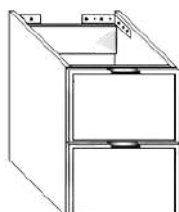

Base laterale 2 cassetti L40xP45xH54
Lateral cabinet 2 drawers L40xD45xH54

MISURE (CM) MEASURES(CM)	CODICE CODE	BIANCO OPACO WHITE MATT	COLORI STANDARD STANDARD COLORS
40x45x54	TEBC635