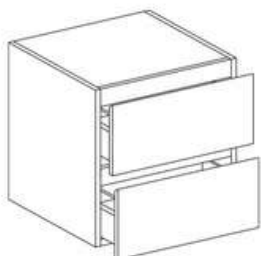

Base contenitore 2 cassetti h. 50 cm
Storage base 2 drawers h. 50 cm

PROF. 36 CM

LARGHEZZA (CM) WIDHT (CM)	CODICE CODE	LEGNO MELAMINICO MELAMINIC WOOD	LACCATO OPACO MATTE COLOUR	LACCATO LUCIDO GLOSS COLOUR
25	LGBC087			
35	LGBC088			
50	LGBC089			
70	LGBC090			
85	LGBC091			
100	LGBC092			
120	LGBC093			

PROF. 50 CM

25	LGBC094			
35	LGBC095			
50	LGBC096			
70	LGBC097			
85	LGBC098			
100	LGBC099			
120	LGBC100