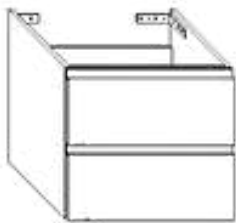

Base porta lavabo 2 cassetti L60xP45xH54

Base unit for countertop washbasin 2 drawers L60xD45xH54