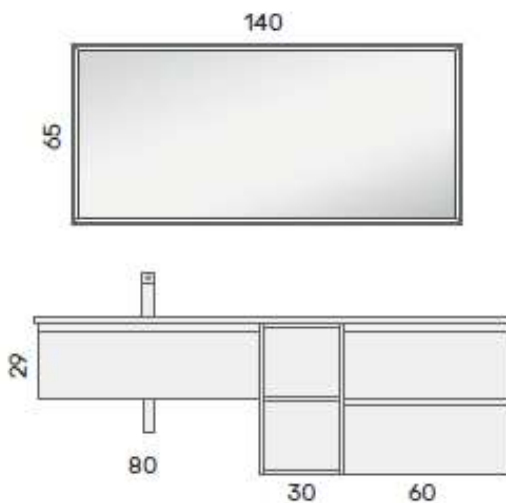

Prezzo composizione pag. 170

CODICE/CODE	DESCRIZIONE/DESCRIPTION
TES2020	Specchio reversibile Intro bianco H 65 x L 140 Intro white reversible mirror H 65 x L 140
TEPL610	Base portalavabo Joy colorata 1 cassetto H 27 x L 80 cm Joy colored washbasin base with 1 drawer, H 27 x W 80 cm
TEBC645	Base laterale Joy colorata 2 cassetti H 54 x L 59 cm Joy colored side base 2 drawers H 54 x W 59 cm
TEBG650	Base a giorno colorata H 54 x L 30 Colored open base H 54 x L 30
TOP	Top in gres (C1 / C2) con vasca diamante Stoneware top (C1 / C2) with diamond basin