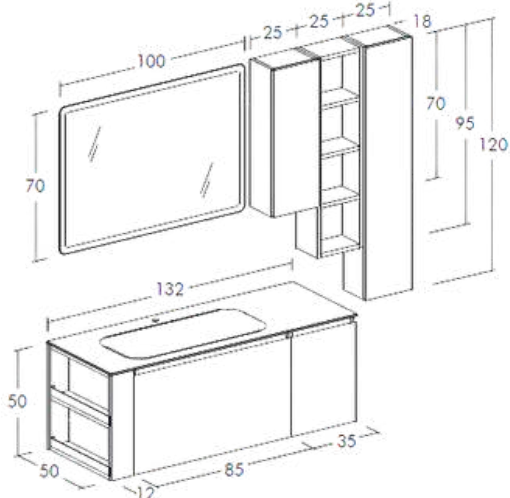

Prezzo composizione pag. 170

CODICE/CODE	DESCRIZIONE/DESCRIPTION
LGS1040	Specchio retroilluminato Dioniso H 70 x L 100 cm Dioniso backlit mirror with led lights H 70 x L 100 cm
LGPL006	Base portlavabo laccato opaco 1 cassettone H 50 x L 85 cm Matt lacquered washbasin base with 1 drawer H 50 x W 85 cm
LGBC072	Base contenitore laccato opaco 1 anta H 50 x L 35 cm Matt lacquered container base with 1 door H 50 x W 35 cm
LGBG175	Base laterale a giorno laccato opaco 2 vani H 50 x P 50 cm Open side base unit in matt lacquer with 2 compartments, H 50 x D 50 cm
LGCAS10	Cassetto interno con balconcino Internal drawer with balcony
LGPE242	Pensile 1 anta laccato opaco H 120 x L 25 cm 1-door wall unit in matt lacquer H 120 x W 25 cm
LGPE234	Pensile 1 anta laccato opaco H 70 x L 25 cm 1-door wall unit in matt lacquer H 70 x W 25 cm
LGPE261	Pensile a giorno laccato opaco 4 vani H 95 x L 25 cm Matt lacquered open wall unit with 4 compartments H 95 x W 25 cm
TOP	Top in vetro lucido vasca integrata Sp 1,2 cm Glossy glass top with integrated basin, thickness 1.2 cm