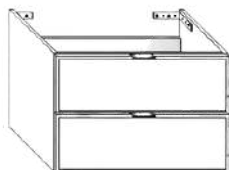

Base laterale 2 cassetti L80xP45xH54
Lateral cabinet 2 drawers L80xD45xH54

MISURE (CM) MEASURES(CM)	CODICE CODE	BIANCO OPACO WHITE MATT	COLORI STANDARD STANDARD COLORS
80x45x54	TEBC634