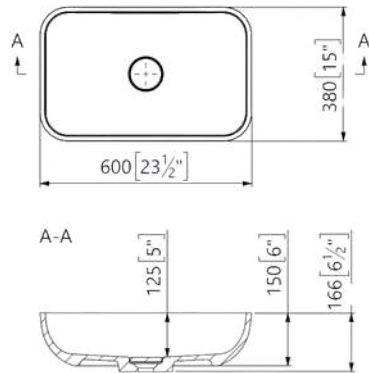

CUT

MISURE (CM) MEASURE (CM)	CODICE CODE	BIANCO LUCIDO WHITE GLOSSY	BIANCO OPACO WHITE MATT

60X38X17 TELA5018