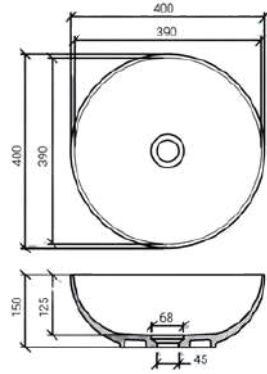

**DADO**

MISURE (CM) MEASURE (CM)	CODICE CODE	BIANCO OPACO WHITE MATT
40X44X15	TELA5012	

**START**

MISURE (CM) MEASURE (CM)	CODICE CODE	BIANCO OPACO WHITE MATT
45X45X15	TELA5013	

**TOUR**

MISURE (CM) MEASURE (CM)	CODICE CODE	BIANCO LUCIDO WHITE GLOSSY
60X38X16	TELA5014	