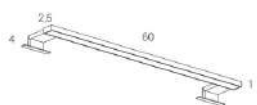

DESCRIZIONE DESCRIPTION

LAMPADA LED IP44-9.6W-230V
COLORE LUCE 6000K
LUNGHEZZA 60 cm
DRIVER INTERNO
CORPO IN METALLO
CROMATO O NERO

CODICE CODE

LGMP3003
chromo

LED LAMP IP44-9.6W-230V
LIGHT COLOR 6000K
LENGHT 60 cm
INTERNAL DRIVER
CHROMED OR BLACK
METAL BODY

LGMP3004
black