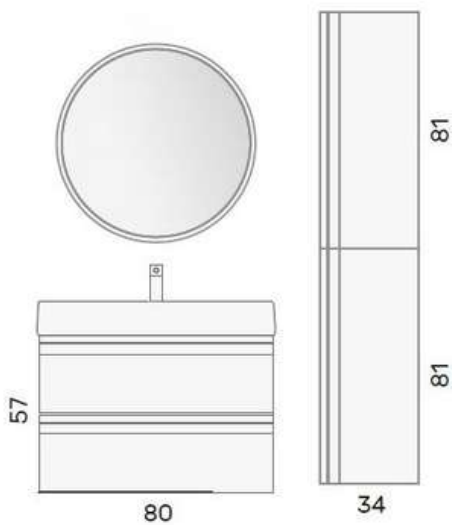

Prezzo composizione pag. 170

CODICE/CODE	DESCRIZIONE/DESCRIPTION
TEUP701	Base portlavabo 2 cassetti legno H 54 x L 80 cm 2-drawer wooden washbasin base H 54 x W 80 cm
TEUP730	2x Pensile 1 anta legno H 81 x L 34 cm 2x 1-door wooden wall unit H 81 x W 34 cm
LGS1043	Specchio Vinci Ø 70 cm Vinci mirror Ø 70 cm
TOP	Top in gres (C6 / C7) scatolato con vasca a scarico libero Boxed stoneware top (C6 / C7) with free-drain basin