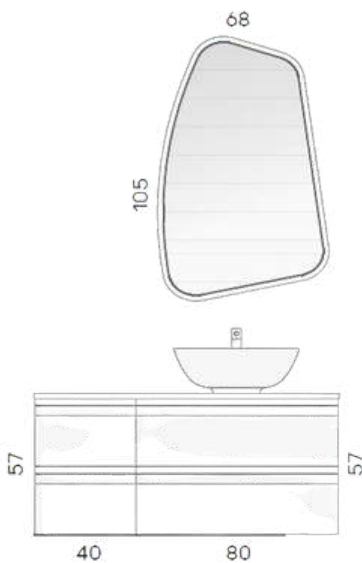

CODICE/CODE	DESCRIZIONE/DESCRIPTION
TEUP700	<b>Base portlavabo 2 cassetti colorata H 54 x L 60 cm</b> 2-drawer colored washbasin base H 54 x W 60 cm
TEUP721	<b>Base a giorno colorata H 54 x L 40 cm</b> Colored open base H 54 x W 40 cm
TEUP720	<b>Base laterale 2 cassetti colorata L 40 x D 54 cm</b> Colored 2-drawer side base W 40 x D 54 cm
TEUP731	<b>2x Pensile reversibile a giorno colorato H 34 x L 34 cm</b> 2x Reversible open colored wall unit H 34 x W 34 cm
TELA5013	<b>Lavabo in appoggio Start bianco opaco</b> Start countertop washbasin in matt white
TES2015	<b>Specchio retroilluminato Round l 105 X h 90</b> Round backlit mirror l 105 X h 90
TOP	<b>Top in Quarzo (Q3) spessore 12 mm</b> 12 mm thick Quartz top (Q3)