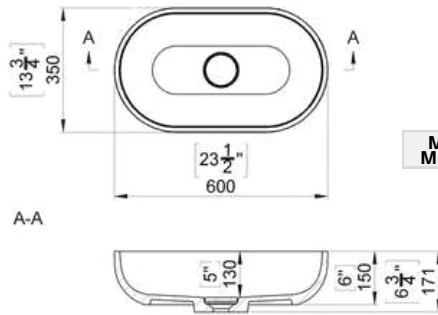

HARBOR 600

MISURE (CM) MEASURE (CM)	CODICE CODE	BIANCO LUCIDO WHITE GLOSSY	BIANCO OPACO WHITE MATT

60X35X17 TELA5017