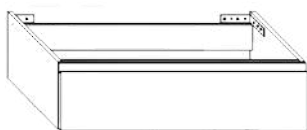

Base laterale 1 cassetto L100xP45xH27
Lateral cabinet 1 drawer L100xD45xH27

MISURE (CM) MEASURES(CM)	CODICE CODE	BIANCO OPACO WHITE MATT	COLORI STANDARD STANDARD COLORS
100x45x27	TEBC644