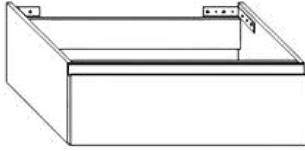

BASI PORTA LAVABO- JOY GOLA A J - PROFONDITA' 45 CM
BASE UNIT FOR COUNTERTOP WASHBASIN - DEPTH 45 CM

Base porta lavabo 1 cassetto L80xP45xH27

Base unit for countertop washbasin 1/drawer L80xD45xH27