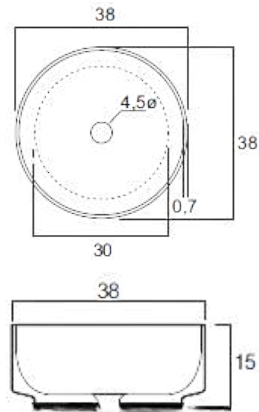

SMALL 38

MISURE (CM) MEASURE (CM)	CODICE CODE	BIANCO LUCIDO WHITE GLOSSY	BIANCO OPACO WHITE MATT	ANTRACITE OPACO MATT ANTHRACITE

38X38X15 TELA5005