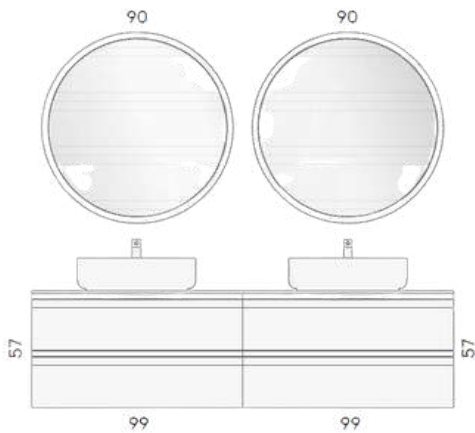

Prezzo composizione pag. 170

CODICE/CODE	DESCRIZIONE/DESCRIPTION
TEUP702	2x Base portalavabo 2 cassetti legno H 54 x L 100 cm 2x 2-drawer wooden washbasin base H 54 x W 100 cm
TES2012	2x Specchio retroilluminato Hole 2x Hole Backlit Mirror
TELA5015	2x Lavabo in appoggio Jolly 2x Jolly countertop sinks
TOP	Top in gres (C1 / C2) sp.12mm 12 mm thick gres top (C1 / C2)