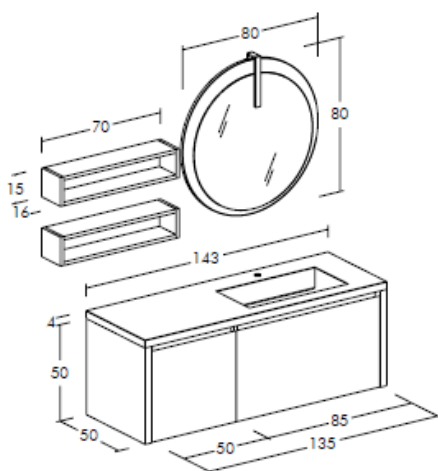

Prezzo composizione pag. 170

CODICE/CODE	DESCRIZIONE/DESCRIPTION
LGMP3011	Lampada led cromo Life Life Chrome led lamp
LGS1061	Specchio Apollo legno H 80 x H 80 cm Apollo wooden mirror H 80 x H 80 cm
LGPL006	Base portlavabo legno 1 cassettono H 50 x L 85 cm Wooden washbasin base with 1 drawer H 50 x W 85 cm
LGCAS10	Cassetto interno con balconcino Internal drawer with balcony
LGBC109	Base contenitore legno 1 cassettono H 50 x L 50 cm Wooden container base with 1 drawer H 50 x W 50 cm
LGCAS30	Cassetto interno senza balconcino Internal drawer without balcony
LGTL517	2x Fianco laccato opaco Sp 3,8 x H 50 cm 2x Matt lacquered side panels Th 3.8 x H 50 cm
LGME303	2x Mensola a giorno legno H 15 x L 70 cm 2x Open wooden shelf H 15 x W 70 cm
TOP	Top in gres (C6 / C7) scatolato con vasca a scarico libero Boxed stoneware top (C6 / C7) with free-flowing basin