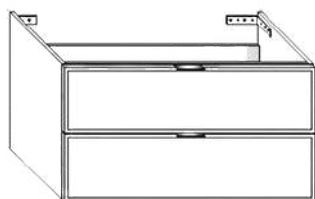

Base porta lavabo 2 cassetti L99xP45xH54

Base unit for countertop washbasin 2 drawers L99xD45xH54

MISURE (CM) MEASURES(CM)	CODICE CODE	BIANCO OPACO WHITE MATT	COLORI STANDARD STANDARD COLORS
99x45x54	TEPL604