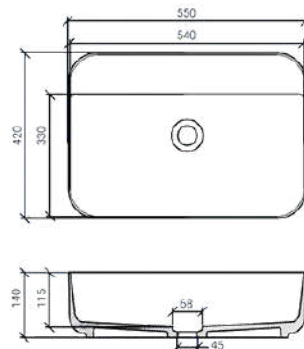

JOLLY

MISURE (CM) MEASURE (CM)	CODICE CODE	BIANCO LUCIDO WHITE GLOSSY
55X38X15	TELA5015