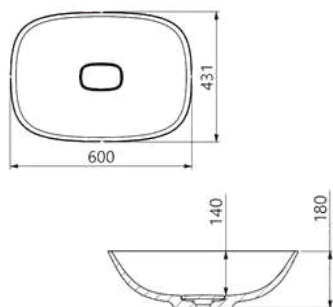

PUFF 600

MISURE (CM) MEASURE (CM)	CODICE CODE	BIANCO LUCIDO WHITE GLOSSY	BIANCO OPACO WHITE MATT

60X43X18 TELA5020