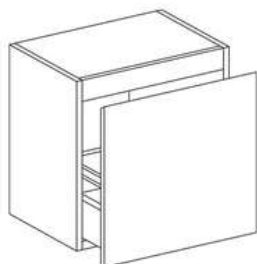

PROF. 50 CM

25	LGBC080			
35	LGBC081			
50	LGBC082			
70	LGBC083			
85	LGBC084			
100	LGBC085			
120	LGBC086			

**Base contenitore 2 cassetti h. 50 cm**  
Storage base 2 drawers h. 50 cm

PROF. 36 CM

LARGHEZZA (CM) WIDHT (CM)	CODICE CODE	LEGNO MELAMINICO MELAMINIC WOOD	LACCATO OPACO MATTE COLOUR	LACCATO LUCIDO GLOSS COLOUR
25	LGBC087			
35	LGBC088			
50	LGBC089			
70	LGBC090			
85	LGBC091			
100	LGBC092			
120	LGBC093			

PROF. 50 CM

25	LGBC094			
35	LGBC095			
50	LGBC096			
70	LGBC097			
85	LGBC098			
100	LGBC099			
120	LGBC100			

**Base contenitore 1 cassettone h. 50 cm**  
storage base 1 large drawer h. 50 cm

PROF. 36 CM