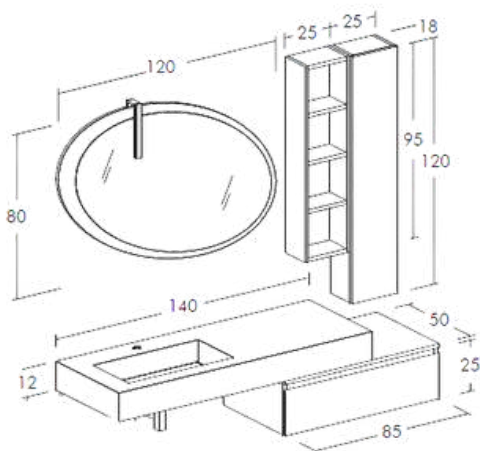

Prezzo composizione pag. 170

CODICE/CODE	DESCRIZIONE/DESCRIPTION
LGMP3011	Lampada led cromo Life Life chrome led lamp
LGS1060	Specchio Eros laccato opaco H 80 x H 120 cm Eros mirror, matt lacquered, H 80 x H 120 cm
LGBC084	Base contenitore laccato opaco 1 cassetto H 25 x L 85 cm Matt lacquered container base 1 drawer H 25 x W 85 cm
LGTL500	Top soprabase laccato Sp 1,8 x L 37 cm Lacquered countertop th. 1,8 x L 37 cm
LGPE261	Pensile a giorno laccato opaco 4 vani H 95 x L 25 cm Matt lacquered open wall unit with 4 compartments H 95 x W 25 cm
LGPE242	Pensile 1 anta laccato opaco H 120 x L 25 cm 1-door wall unit in matt lacquer H 120 x W 25 cm
STAVSX	Staffa supporto per veletta Support bracket for the canopy
STAVDX	Staffa supporto per veletta Support bracket for the canopy
TOP	Top in gres (C6 / C7) scatolato con vasca a scarico libero Boxed stoneware top (C6 / C7) with free-flowing basin