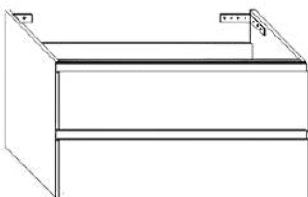

Base porta lavabo 2 cassetti L99xP45xH54

Base unit for countertop washbasin 2 drawers L99xD45xH54

MISURE (CM) MEASURES(CM)	CODICE CODE	BIANCO OPACO WHITE MATT	COLORI STANDARD STANDARD COLORS
99x45x54	TEPL614