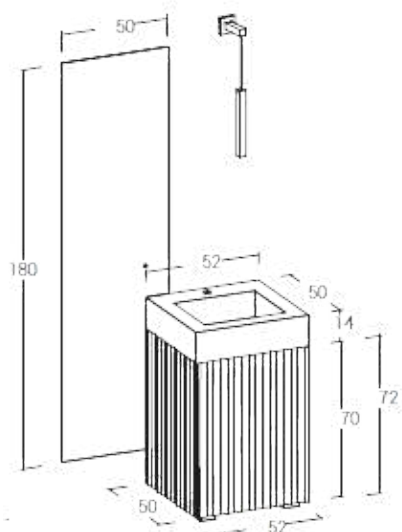

Prezzo composizione pag. 170

CODICE/CODE	DESCRIZIONE/DESCRIPTION
LGMP3022	Lampada Spiga Wall nero attacco a parete Spiga Wall lamp black wall attachment
LGS1055D	Specchio retroilluminato Venere H 180 x L 50 cm Venere backlit mirror H 180 x W 50 cm
LGF1700	Base wallstanding Pilastro legno 1 anta con cassetto interno Wallstanding base with wooden pilaster, 1 door and internal drawer
TOP	Top in gres (C6 / C7) scatolato con vasca a scarico libero Boxed stoneware top (C6 / C7) with free-drain basin