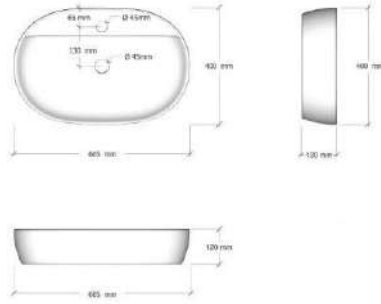

LINE

MISURE (CM) MEASURE (CM)	CODICE CODE	BIANCO LUCIDO WHITE GLOSSY
60X40X12	TELA5008