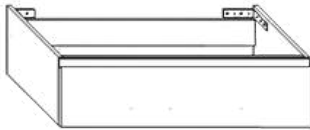

Base porta lavabo 1 cassetto L100xP45xH27

Base unit for countertop washbasin 1/drawer L100xD45xH27

MISURE (CM) MEASURES(CM)	CODICE CODE	BIANCO OPACO WHITE MATT	COLORI STANDARD STANDARD COLORS
100x45x27	TEPL611